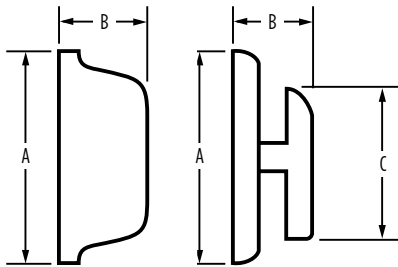

SPECIFICATIONS

Door Prep	Cross Bore 2-1/8" Edge Bore 1" Latch Face 1" x 2-1/4"
Backset	Adjustable to 2-3/8" or 2-3/4"
Door Thickness	1-3/8" - 1-3/4" doors standard. 2-1/4" doors optional
Cylinder	SmartKey or KW 5-pin or WS 5-pin
Faceplates	1" x 2 1/4" Specify round corner or square corner or drive-in
Strikes	1-1/8" x 2-3/4" Specify round corner or square corner
Bolt	1" throw. Steel.
Door Handing	Reversible for right or left-handed doors
ANSI/BHMA	A156.5 Grade 2
ADA	Interior turn piece meets 4.13.9 ADA requirements
UL	*Meets 3 hour fire rating for all UL functions when fronted latches used.
ASTM	All Weiser product meets ASTM E 331 water penetration testing

20 min.

3 Hour

Dimensions	A	B	C
GD9471	2 9/16"	1 1/16"	1 3/4"

WARRANTY:

Weiser™ products provide a "Lifetime Mechanical Warranty" that covers all defects in material and workmanship. For more information, please visit ca.weiserlock.com/en/warranty/.